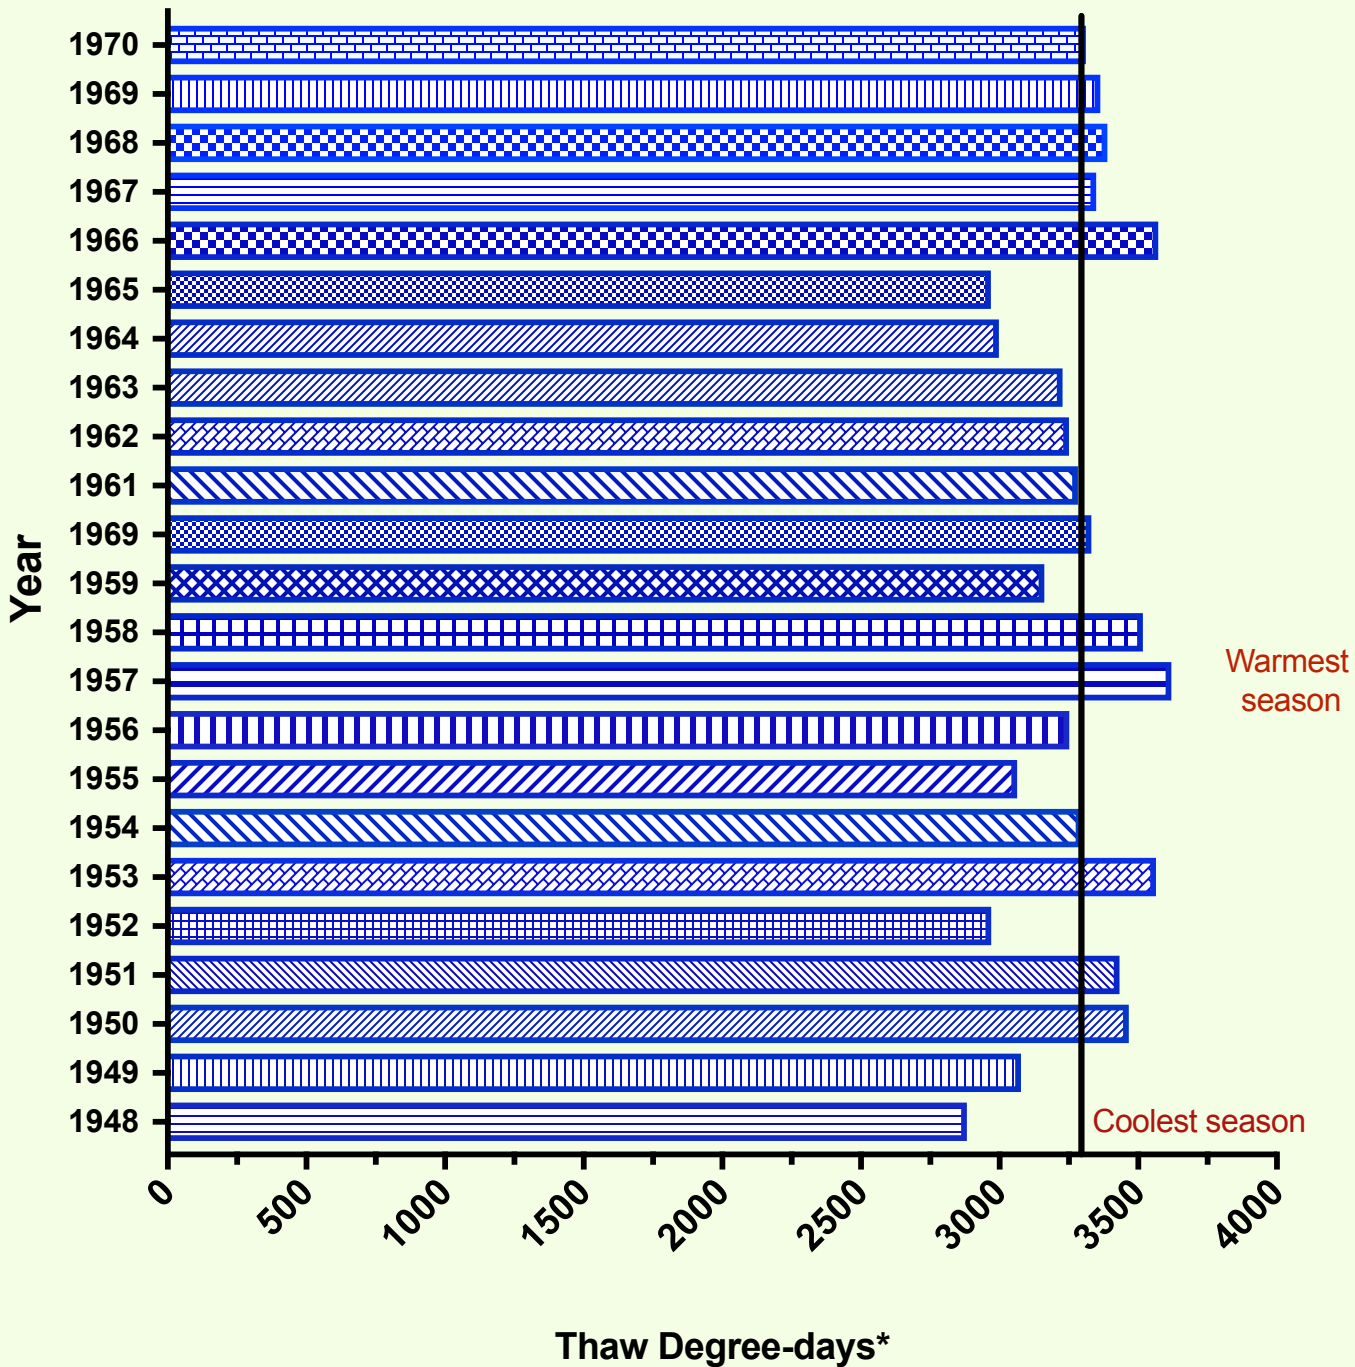

# Thaw Degree-days, UAF Fairbanks Experiment Farm

Mean 3350.4 ± 303.1

\*May 1 through Sept 30, baseline 32°F.

# Thaw Degree-days, UAF Agricultural and Forestry Experiment Station

Mean  $3431.7 \pm 209.5$

\*May 1 through Sept 30, Baseline temperature 32°F

# Thaw Degree-days, UAF Agricultural and Forestry Experiment Station

Mean  $3276.2 \pm 208.9$

\*May 1 through Sept 30, Baseline temperature 32°F