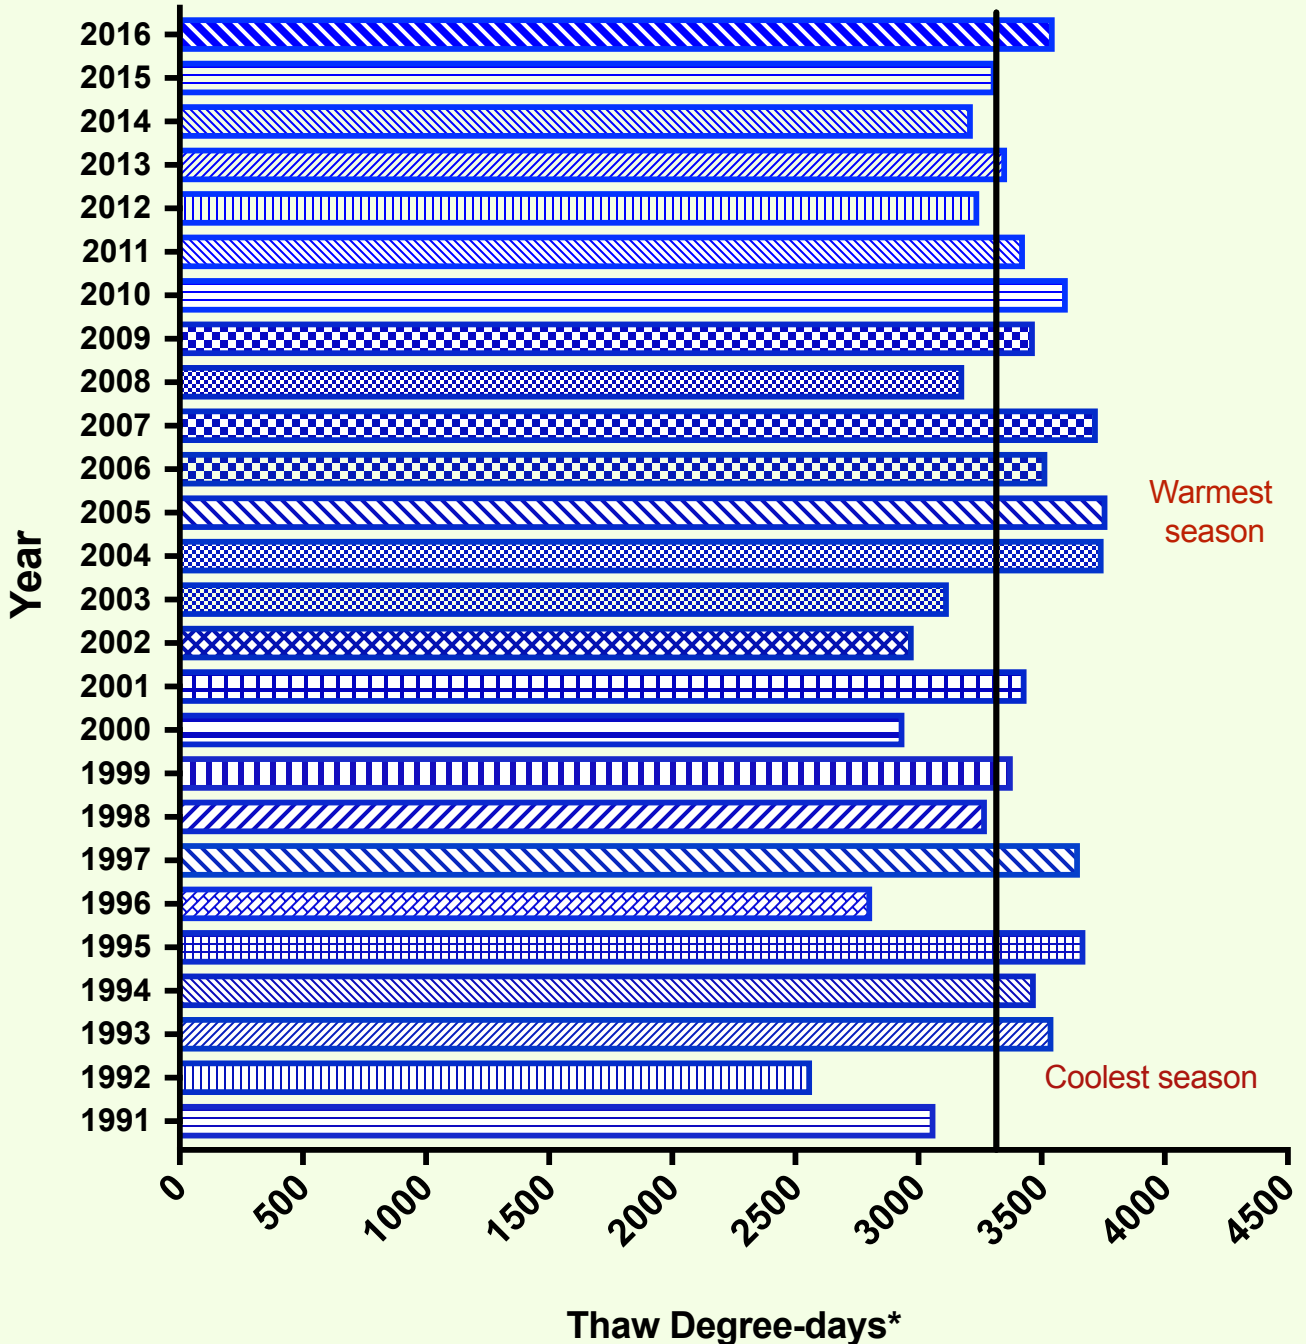

# Thaw Degree-days, UAF Fairbanks Experiment Farm

Mean 3350.4 ± 303.1

\*May 1 through Sept 30, baseline 32°F.

# Thaw Degree-days, UAF Agricultural and Forestry Experiment Station

Mean  $3431.7 \pm 209.5$

\*May 1 through Sept 30, Baseline temperature 32°F

# Thaw Degree-days, UAF Agricultural and Forestry Experiment Station

Mean  $3276.2 \pm 208.9$

\*May 1 through Sept 30, Baseline temperature 32°F