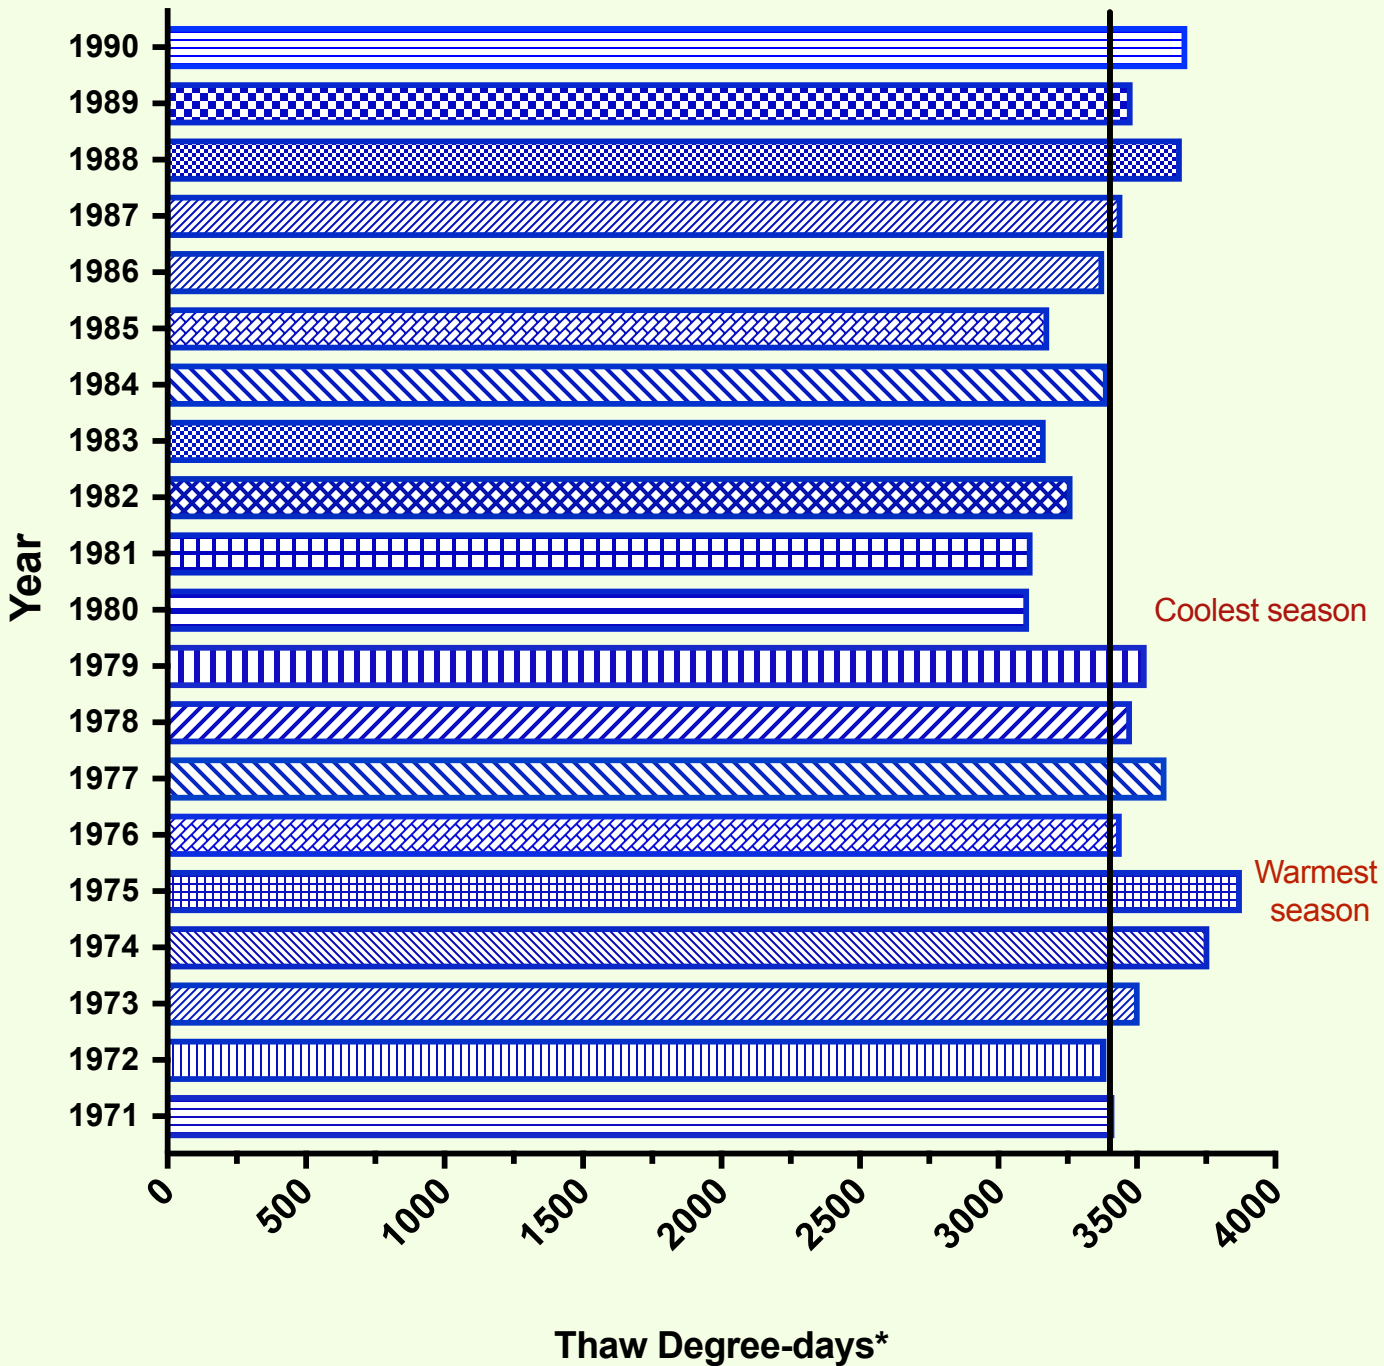

# Thaw Degree-days, UAF Fairbanks Experiment Farm

Mean 3350.4 ± 303.1

\*May 1 through Sept 30, baseline 32°F.

# Thaw Degree-days, UAF Agricultural and Forestry Experiment Station

Mean  $3431.7 \pm 209.5$

\*May 1 through Sept 30, Baseline temperature 32°F

# Thaw Degree-days, UAF Agricultural and Forestry Experiment Station

Mean  $3276.2 \pm 208.9$

\*May 1 through Sept 30, Baseline temperature 32°F